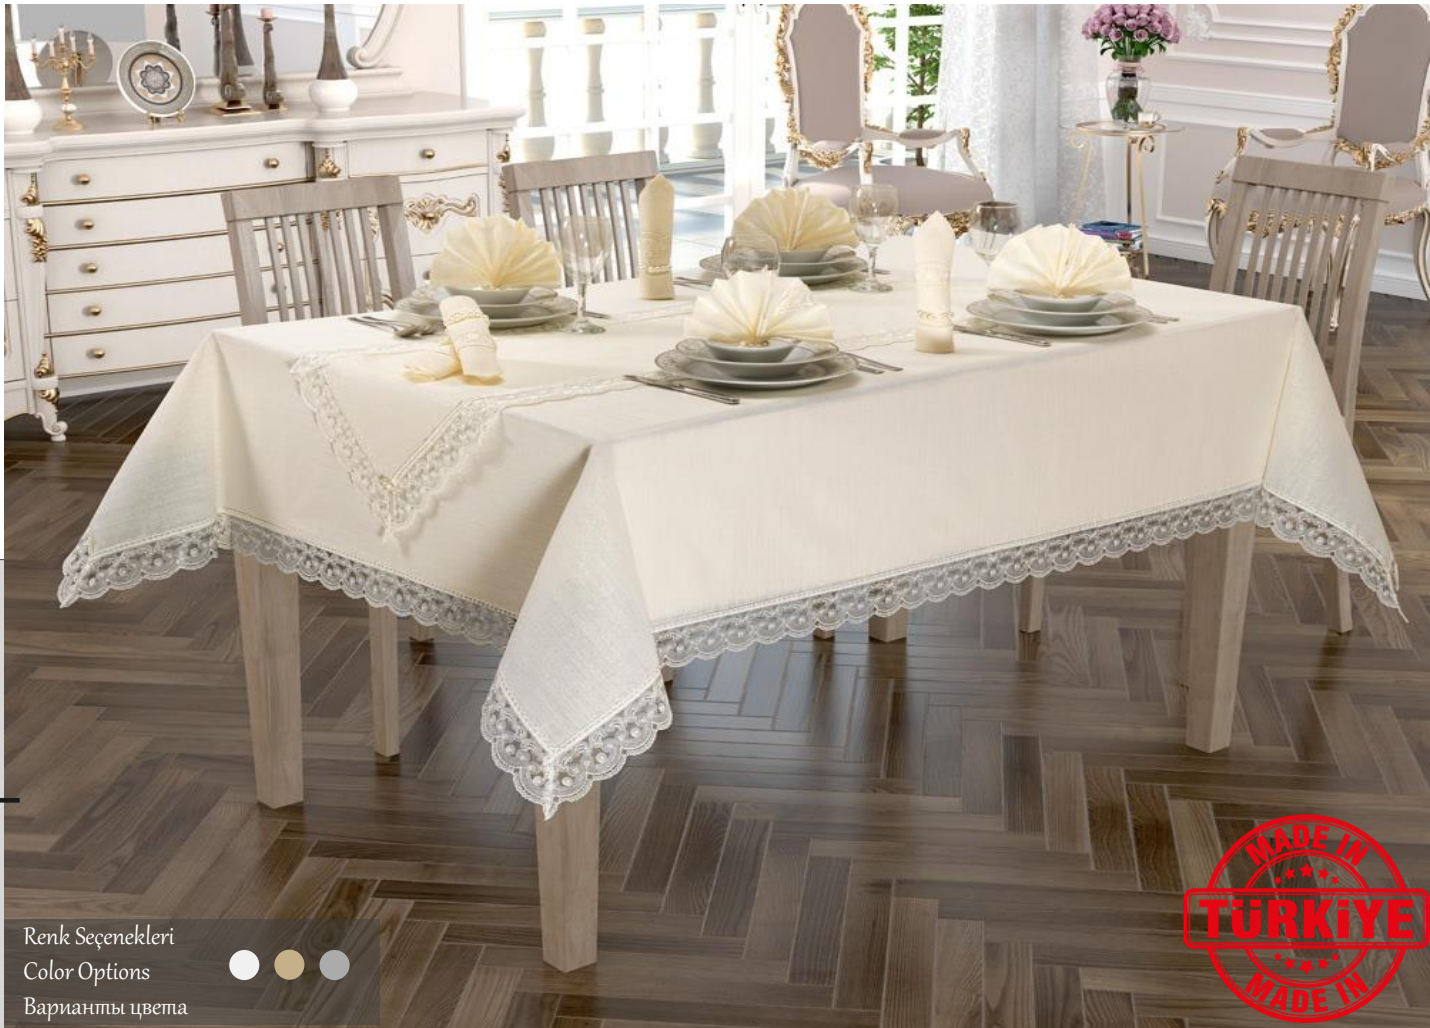

Safir
Home Collection

JUTE

26 PARÇAYEMEK TAKIMI

Takım İçeriği:

- 1 Adet Masa Örtüsü 160x220
- 1 Adet Runner 40x140
- 12 Adet Servis Peçetesi 40x40
- 12 Adet İnci Peçete Halkası

Kumaş: Dertsiz

Yıkama talimatı: 40 derecede makinede yıkama önerilir.

%100 Polyester

Size Options:

- 1 Piece Tablecloth 160x220
- 1 Piece Runner 40x140
- 12 Pieces Napkin 40x40
- 12 Pieces Pearl Napkin Rings

Fabric: Polyester

Washing instructions:

Machine wash at 40 degrees is recommended.

Варианты размера:

- 1 кусок скатерти 160x220
- 1 бегун 40x140
- 12 шт. Салфетка 40x40
- 12 жемчужных колец для салфеток

Ткань: полиэстер

Инструкции по стирке: Рекомендуется машинная стирка при 40 градусах.

Renk Seçenekleri

Color Options

Варианты цвета