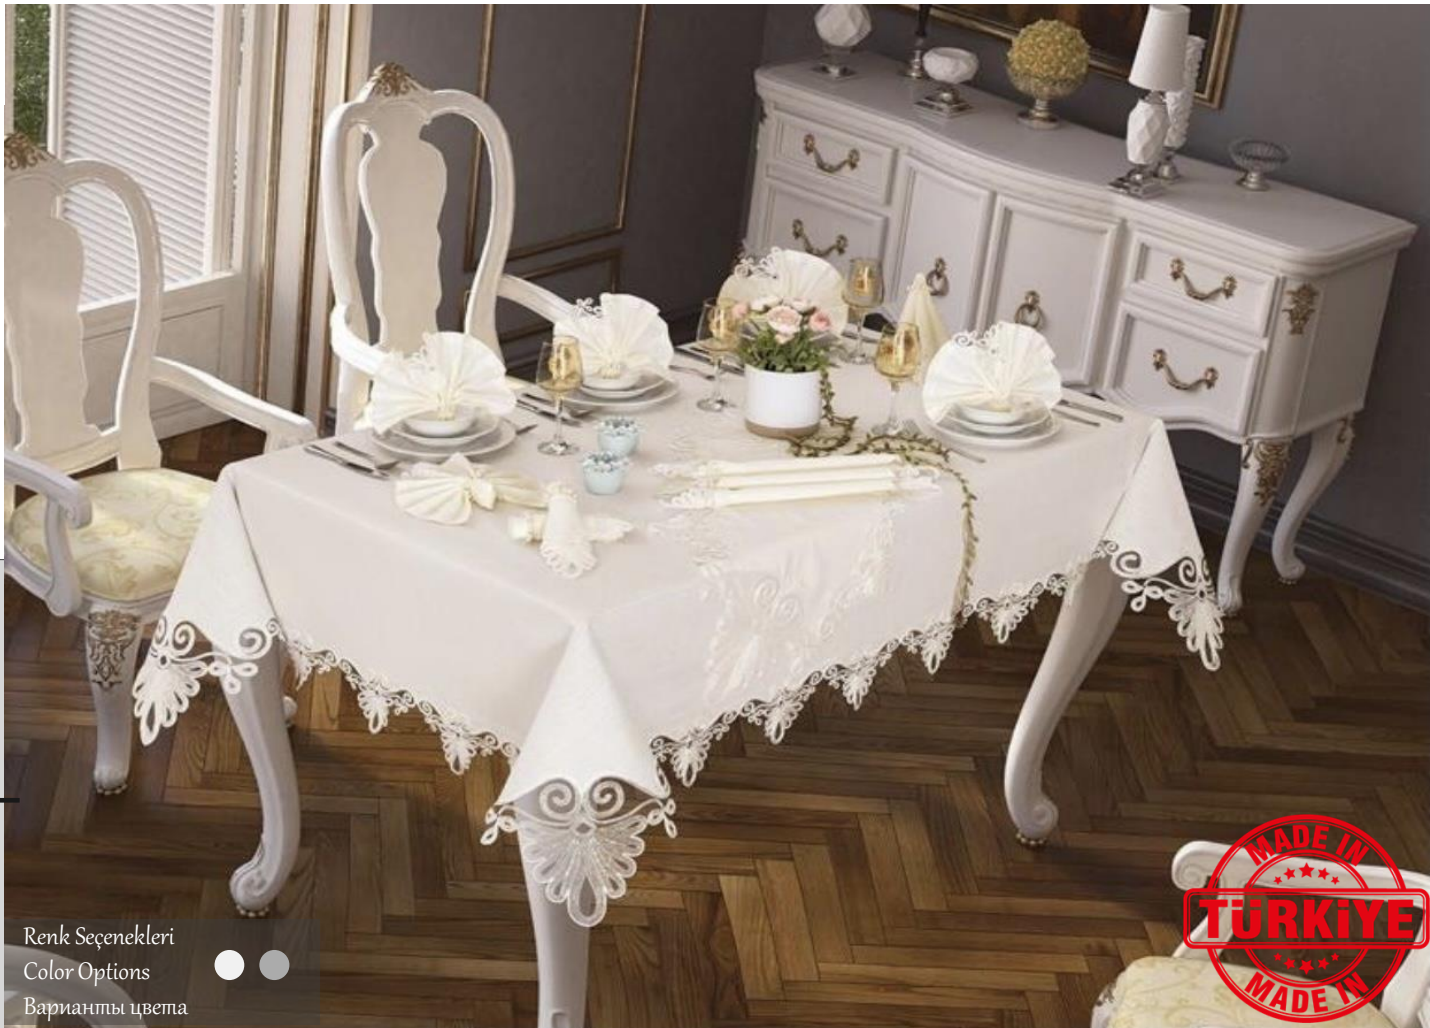

Safir
Home Collection

ALMİNA

26 PARÇA YEMEK TAKIMI

Takım İçeriği:

- 1 Adet Masa Örtüsü 160x220
- 1 Adet Runner 40x140
- 12 Adet Servis Peçetesi 40x40
- 12 Adet İnci Peçete Halkası

Kumaş: Dertsiz

Yıkama talimatı: 40 derecede makinede yıkama önerilir.

%100 Polyester

Size Options:

- 1 Piece Tablecloth 160x220
- 1 Piece Runner 40x140
- 12 Pieces Napkin 40x40
- 12 Pieces Pearl Napkin Rings

Fabric: Polyester

Washing instructions:

Machine wash at 40 degrees is recommended.

Варианты размера:

- 1 кусок скатерти 160x220
- 1 бегун 40x140
- 12 шт. Салфетка 40x40
- 12 жемчужных колец для салфеток

Ткань: полиэстер

Инструкции по стирке: Рекомендуется машинная стирка при 40 градусах.

Renk Seçenekleri

Color Options

Варианты цвета