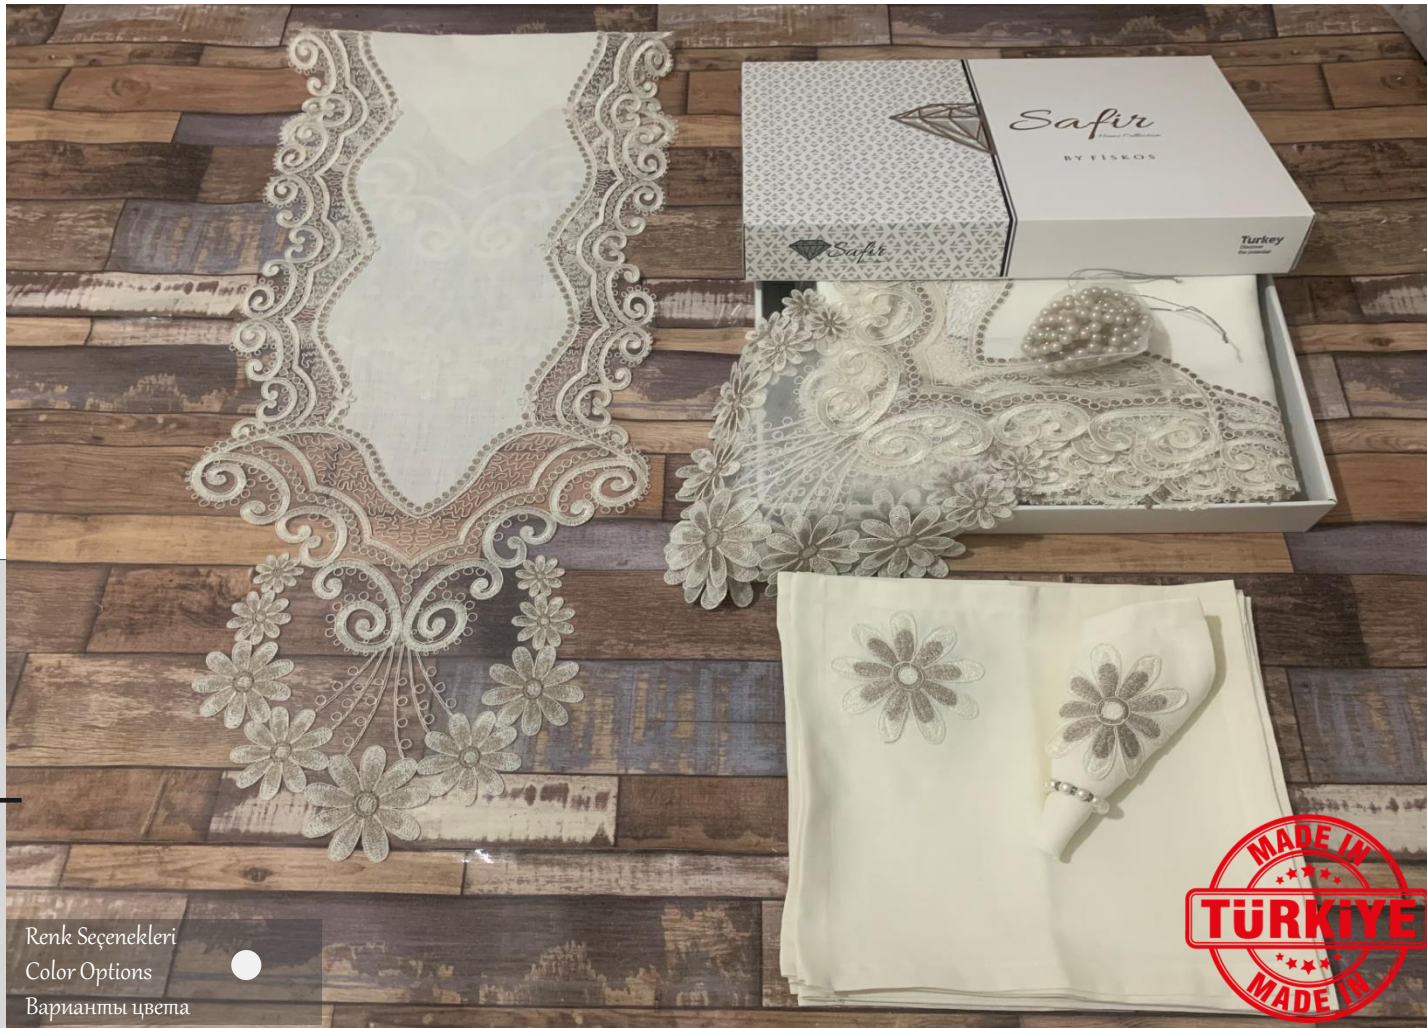

PARATYA

26 PARÇA YEMEK TAKIMI

Takım İçeriği:

- 1 Adet Masa Örtüsü 160x220
- 1 Adet Runner 40x140
- 12 Adet Servis Peçetesi 40x40
- 12 Adet İnci Peçete Halkası

Kumaş: Dertsiz

Yıkama talimatı: 40 derecede makinede yıkama önerilir.

%100 Polyester

Size Options:

- 1 Piece Tablecloth 160x220
- 1 Piece Runner 40x140
- 12 Pieces Napkin 40x40
- 12 Pieces Pearl Napkin Rings

Fabric: Polyester

Washing instructions:

Machine wash at 40 degrees is recommended.

Варианты размера:

- 1 кусок скатерти 160x220
- 1 бегун 40x140
- 12 шт. Салфетка 40x40
- 12 жемчужных колец для салфеток

Ткань: полиэстер

Инструкции по стирке: Рекомендуется машинная стирка при 40 градусах.

Renk Seçenekleri

Color Options

Варианты цвета