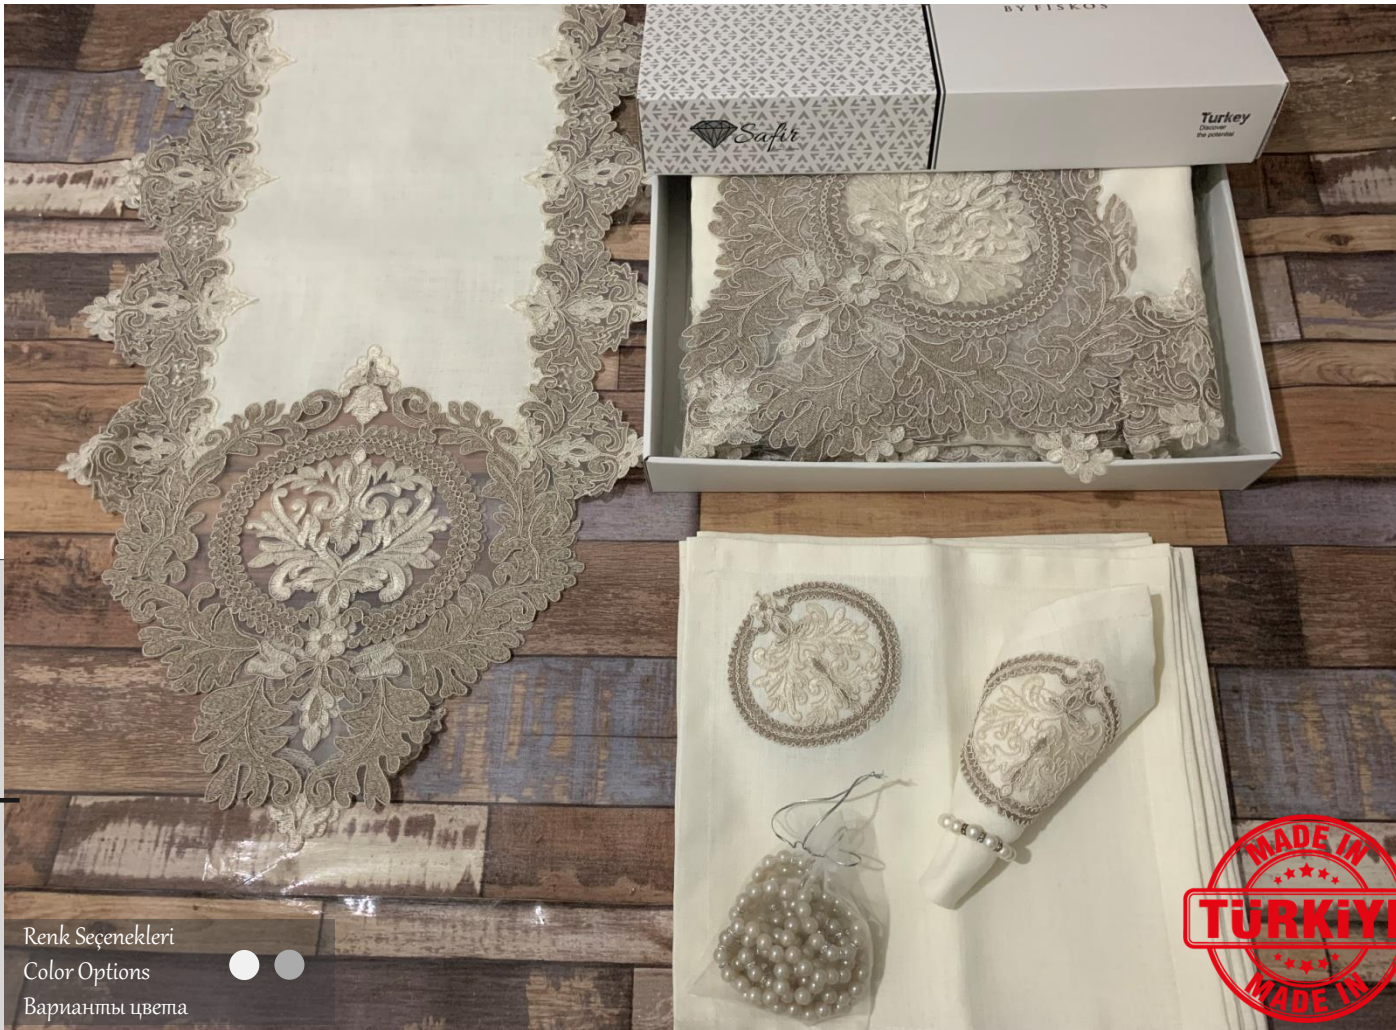

DEFNE

26 PARÇAYEMEK TAKIMI

Takım İçeriği:

- 1 Adet Masa Örtüsü 160x220
- 1 Adet Runner 40x140
- 12 Adet Servis Peçetesi 40x40
- 12 Adet İnci Peçete Halkası

Kumaş: Dertsiz

Yıkama talimatı: 40 derecede makinede yıkama önerilir.

%100 Polyester

Size Options:

- 1 Piece Tablecloth 160x220
- 1 Piece Runner 40x140
- 12 Pieces Napkin 40x40
- 12 Pieces Pearl Napkin Rings

Fabric: Polyester

Washing instructions:

Machine wash at 40 degrees is recommended.

Варианты размера:

- 1 кусок скатерти 160x220
- 1 бегун 40x140
- 12 шт. Салфетка 40x40
- 12 жемчужных колец для салфеток

Ткань: полиэстер

Инструкции по стирке: Рекомендуется машинная стирка при 40 градусах.

Renk Seçenekleri

Color Options

Варианты цвета