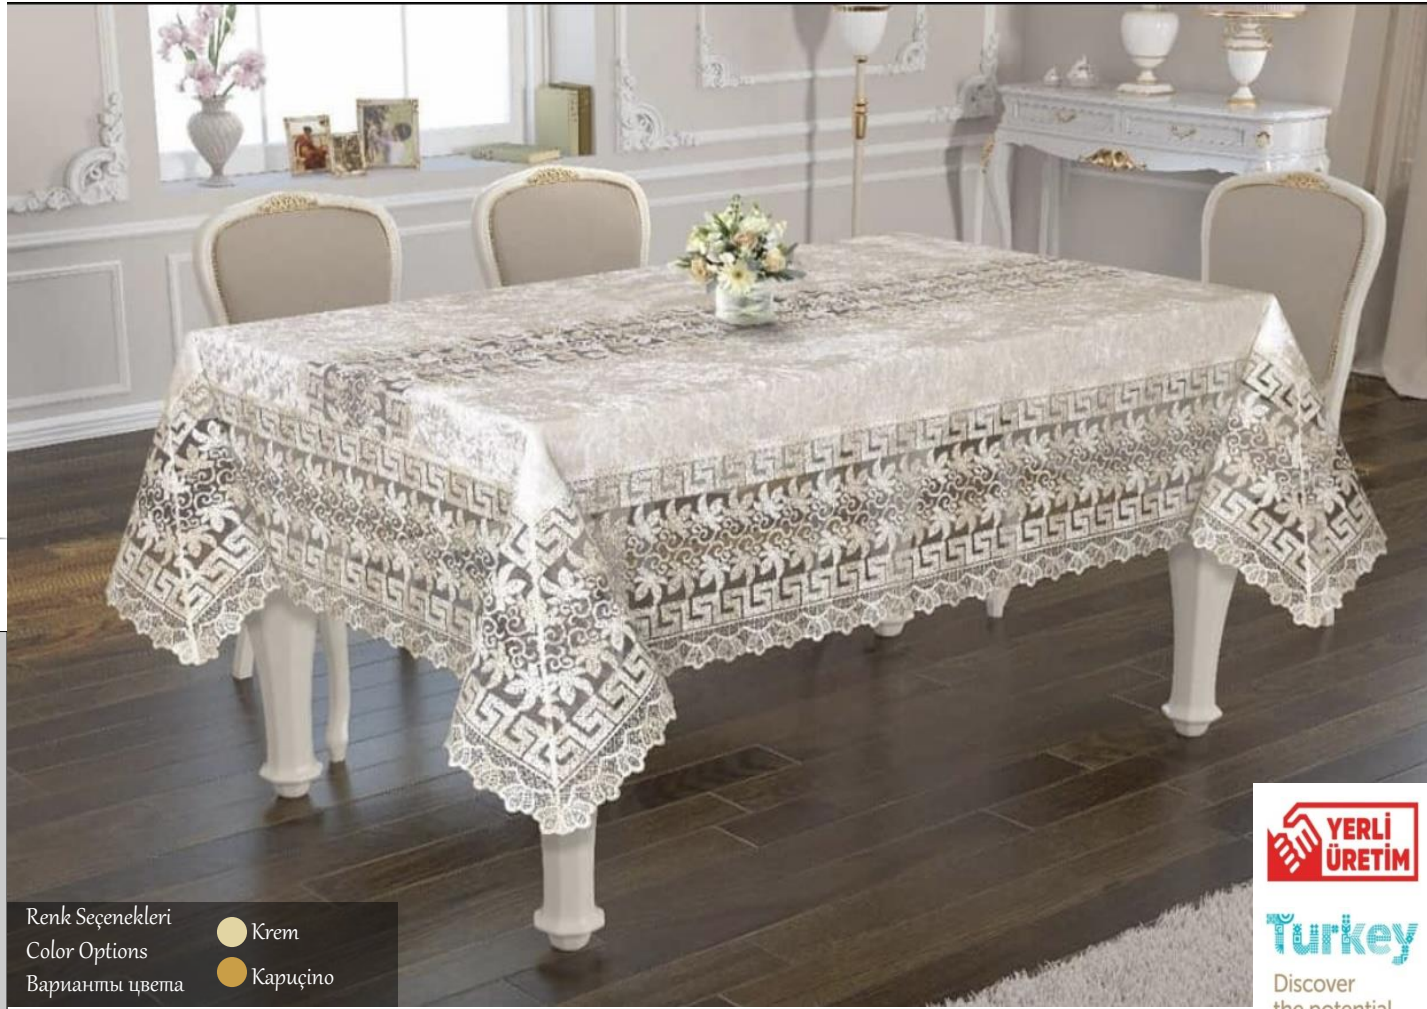

Инструкции по

стирке: рекомендуется стирать вручную или в теплой, не слишком горячей воде.

Renk Seçenekleri

Color Options

Варианты цвета

● Krem

● Kariçino